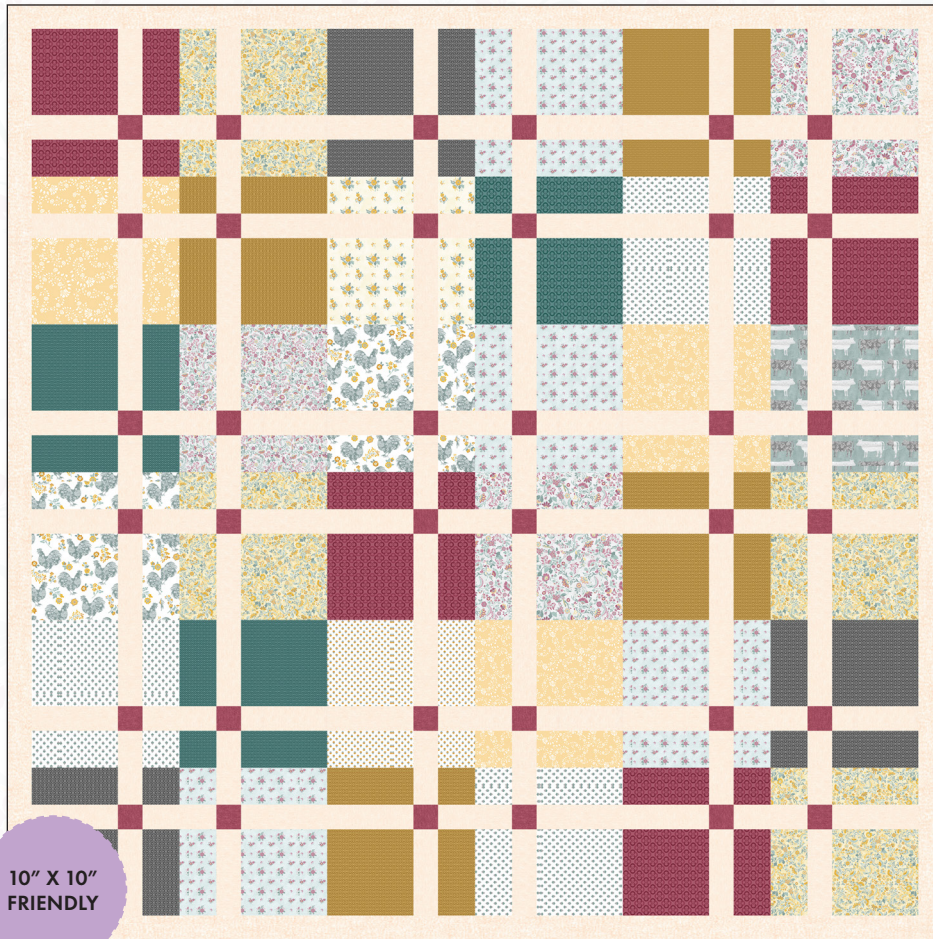

Farm House

by Amy Lollis (64" x 64")

Quilt Kit Available! #FARHOUKT

10" X 10"
FRIENDLY

Uses 10x10 pack and yardage, buy kits for quick and easy class project

| Swatches | SKU | Yards 1 KIT | Yards (bolts) 12 KITS | Yards (bolts) 24 KITS |
|---|----------|----------------|--------------------------|--------------------------|
| | CHB10PK | 1 | 12 | 24 |
|  | 16324-85 | 1/2 yd | 6 (1) | 12 (1) |
|  | 7709-10 | 1/4 yd | 3 (1) | 6 (1) |
|  | 9488-08 | 1-3/4 yds | 21 (2) | 42 (3) |

See full kitting chart:

- This chart is a general guide for purchasing yardage and is not intended to be used for cutting kits.
 - Please visit benartex.com for the final tested pattern before cutting kits.
- The quilt shown is a digital representation. Actual fabric repeats may vary from design shown.