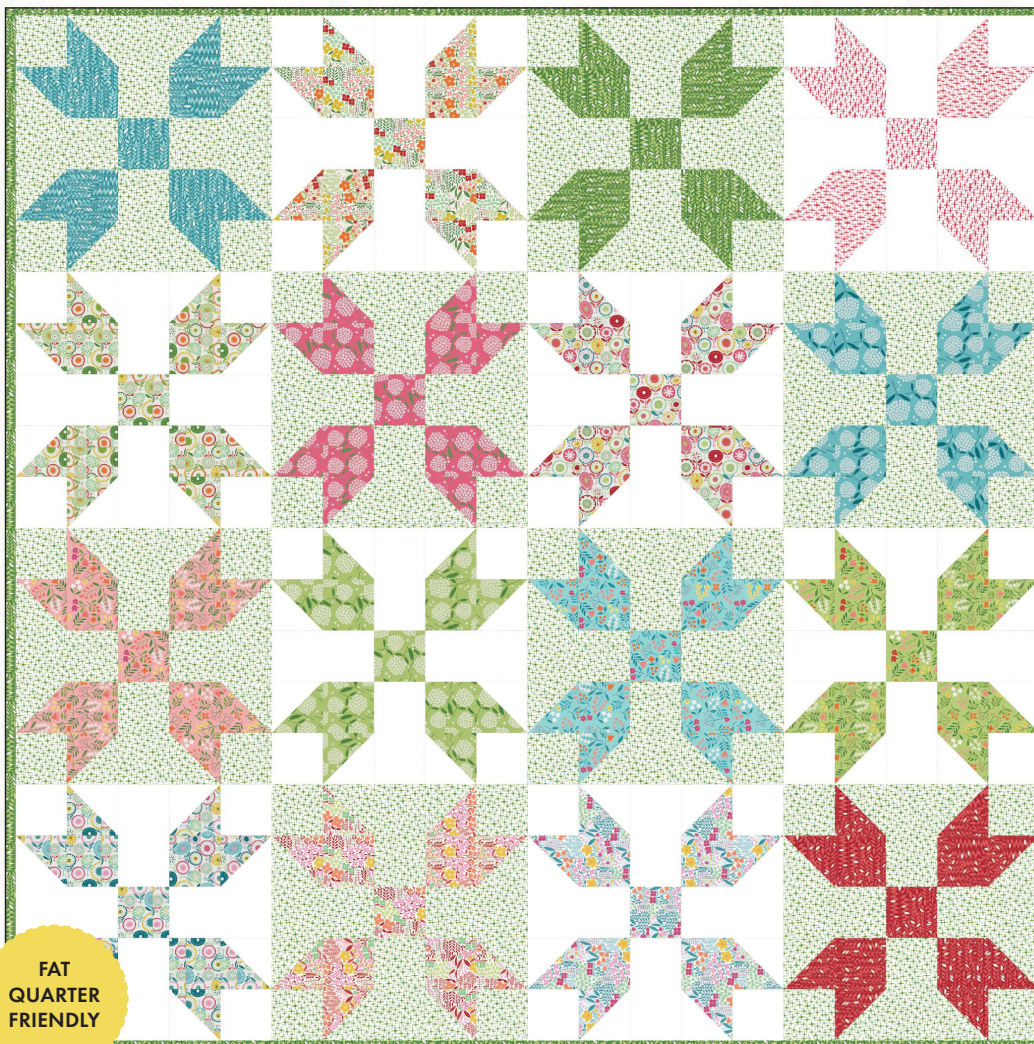

Spring Blooms

by Lisa Swenson Ruble (60" x 60")

**FAT
 QUARTER
 FRIENDLY**

Easy to kit, 1 day class

Swatches	SKU	Yards 1 KIT	Yards (bolts) 12 KITS	Yards (bolts) 24 KITS
	FQBC1PK	1	12	24
	16366-44	5/8 yd	7-1/2 (1)	15 (1)
	16368-42	1-5/8 yds	19-1/2 (2)	39 (3)
	3000B-09	1-5/8 yds	19-1/2 (2)	39 (3)