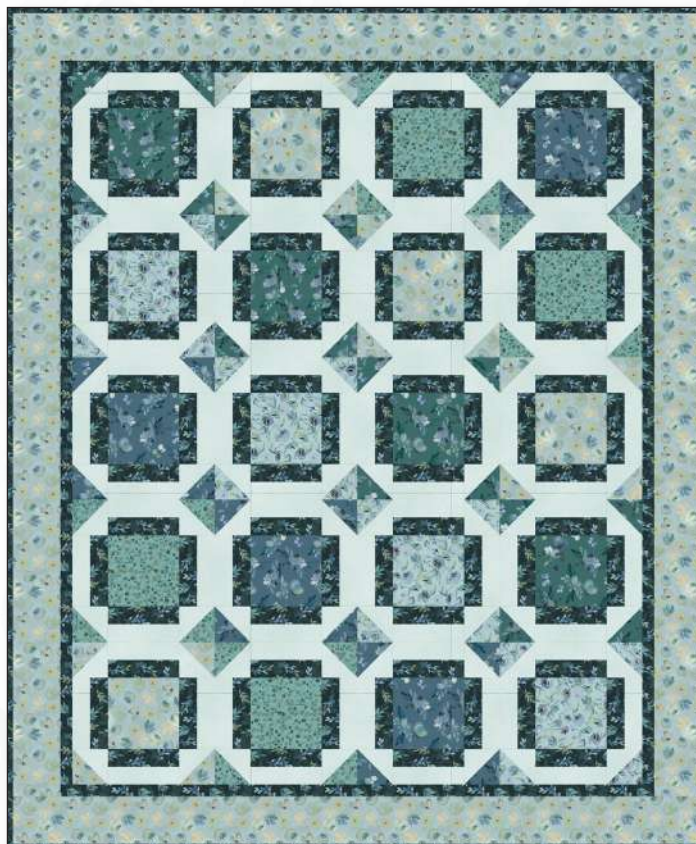

Peaceful Garden

by Lisa Swenson Ruble (58" x 70")

Basic units combine to create the illusion of a two-block design in just one block.

Swatches	SKU	Yards 1 KIT	Yards (bolts) 12 KITS	Yards (bolts) 24 KITS
	16390-14	1/2 yd	6 (1)	12 (1)
	16391-53	1/2 yd	6 (1)	12 (1)
	16391-85	1/2 yd	6 (1)	12 (1)
	16392-58 *	2-1/3 yds	28 (2)	56 (4)
	16393-84	1-1/2 yds	18 (2)	36 (3)
	16395-45	1/2 yd	6 (1)	12 (1)
	2045-17	1-5/8 yds	19-1/2 (2)	39 (3)
Recommended Backing				
	16390-84	3-3/4 yds		
* = Includes binding				