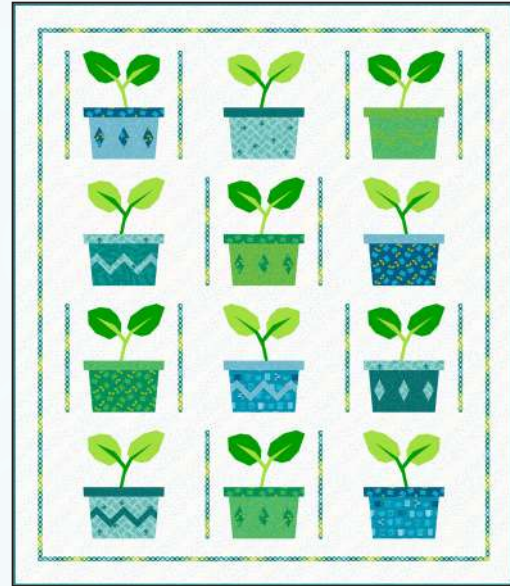

Planty Friends

by Sugaridoo
Crib 33" x 44" (left)
Throw 49" x 58" (right)

Scan here for more information

Fresh and fun design, 2 sizes in pattern.

Swatches	SKU	Yards 1 KIT	Yards (bolts) 12 KITS	Yards (bolts) 24 KITS
	16434-56	1 FE	1-1/2 (1)	3 (1)
	16435-55	1 FE	1-1/2 (1)	3 (1)
	16436-85	1 FE	1-1/2 (1)	3 (1)
	16437-45	1 FE	1-1/2 (1)	3 (1)
	16437-57	1 FE	1-1/2 (1)	3 (1)
	16438-81	1 FE	1-1/2 (1)	3 (1)
	16439-44	1 FE	1-1/2 (1)	3 (1)
	16440-84	1 FE	1-1/2 (1)	3 (1)
	16441-44	1 FE	1-1/2 (1)	3 (1)
	16442-46 *	1/2 yd	6 (1)	12 (1)
	16443-90	1-3/4 yds	21 (2)	42 (3)
	3000B-42	1/4 yd	3 (1)	6 (1)
	3000B-44	1/4 yd	3 (1)	6 (1)
Recommended Backing				
	16437-57	1-1/2 yds		
*= For binding only				

Swatches	SKU	Yards 1 KIT	Yards (bolts) 12 KITS	Yards (bolts) 24 KITS
	16434-56	1 FQ	3 (1)	6 (1)
	16435-55	1 FQ	3 (1)	6 (1)
	16436-85 *	1 yd	12 (1)	24 (2)
	16437-45	1 FQ	3 (1)	6 (1)
	16437-57	1 FQ	3 (1)	6 (1)
	16438-81	1 FQ	3 (1)	6 (1)
	16439-44	1 FQ	3 (1)	6 (1)
	16440-84	1 FQ	3 (1)	6 (1)
	16441-44	1 FQ	3 (1)	6 (1)
	16443-90	4 yds	48 (4)	96 (7)
	3000B-42	1/2 yd	6 (1)	12 (1)
	3000B-44	1/2 yd	6 (1)	12 (1)
Recommended Backing				
	16437-57	3-3/4 yds		
*= Includes binding				